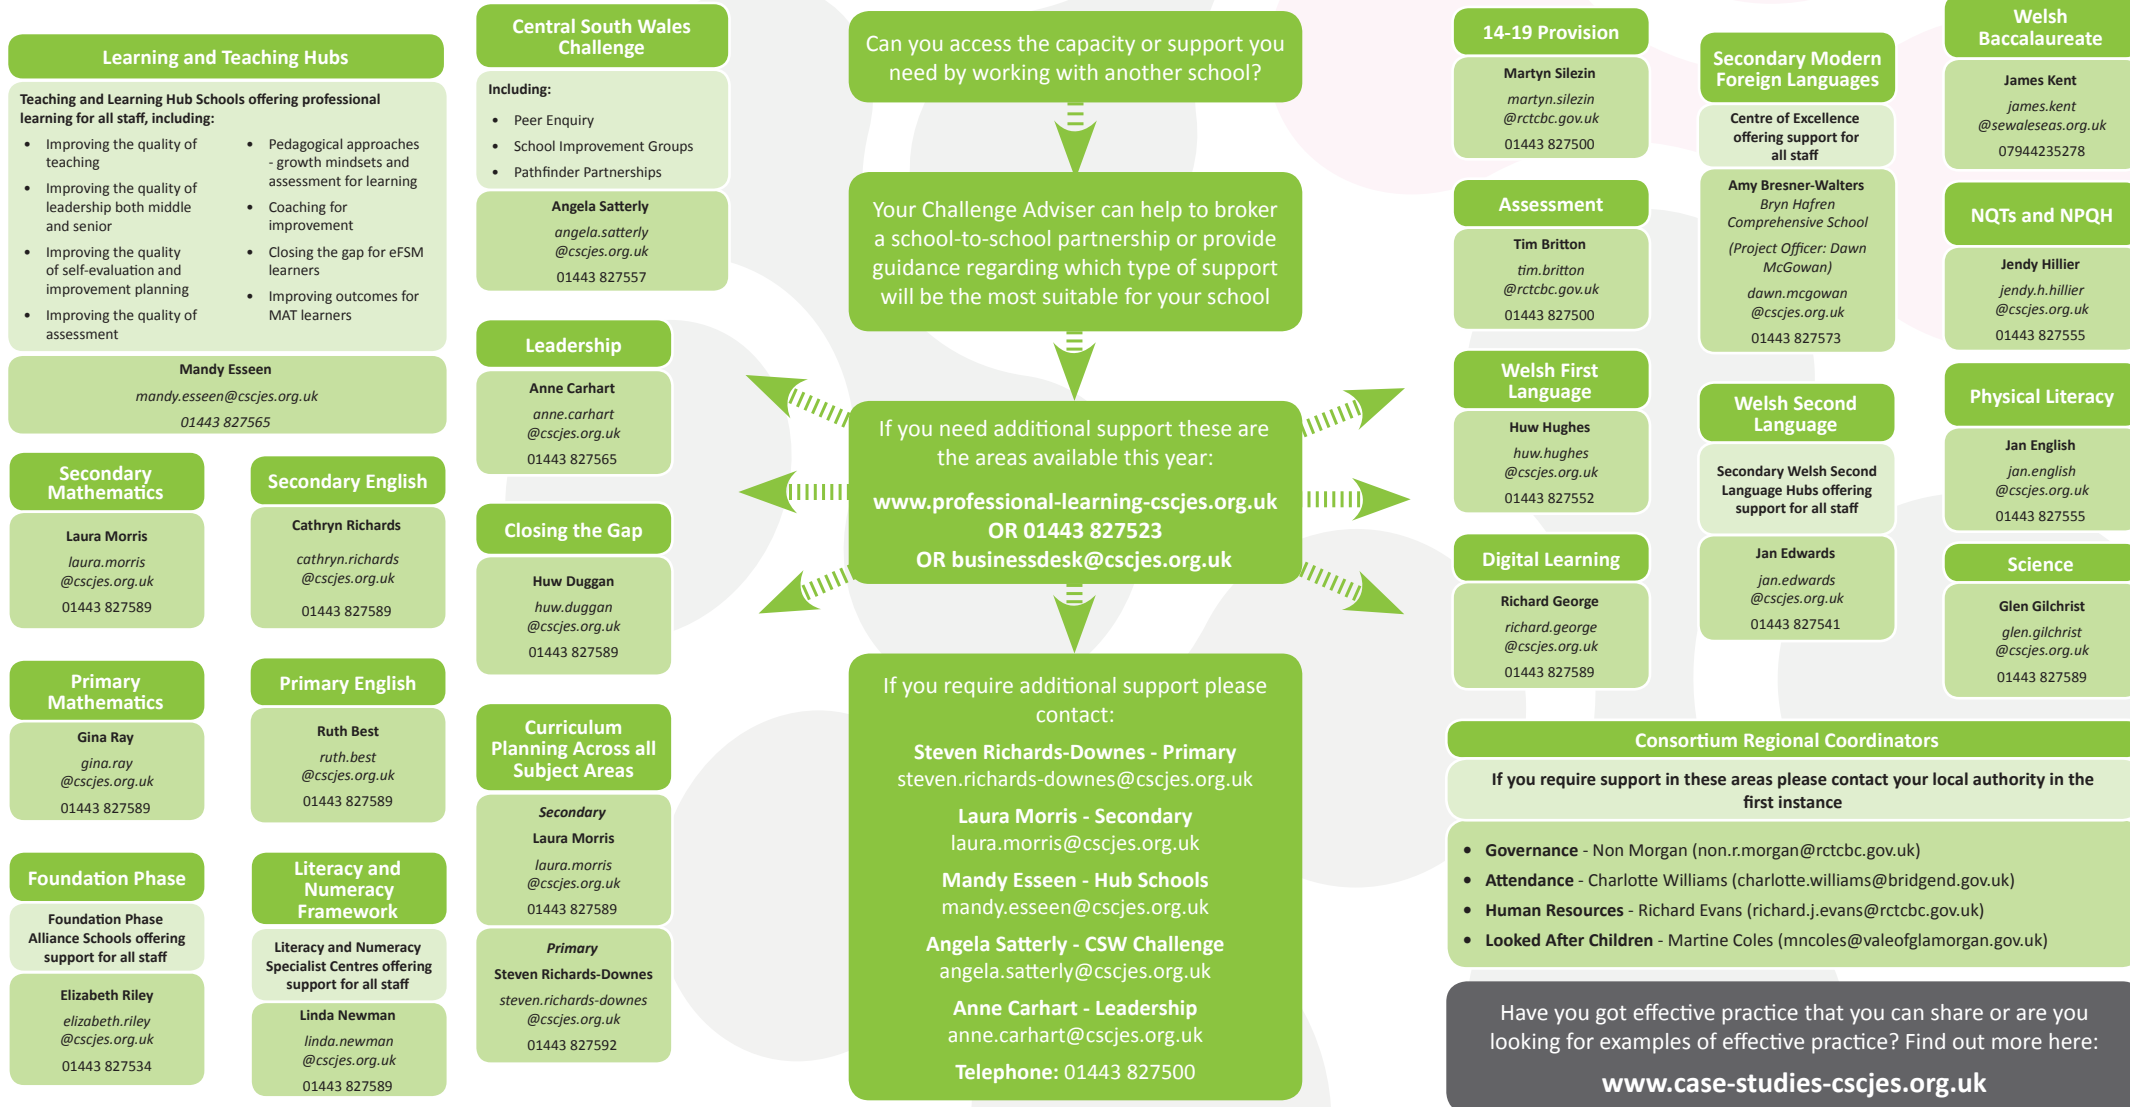

# How do I access school led support for my school?

Please note that the majority of support available to schools in the region is via school-to-school

**Learning and Teaching Hubs**

Teaching and Learning Hub Schools offering professional learning for all staff, including:

- Improving the quality of teaching
- Improving the quality of leadership both middle and senior
- Improving the quality of self-evaluation and improvement planning
- Improving the quality of assessment
- Pedagogical approaches - growth mindsets and assessment for learning
- Coaching for improvement
- Closing the gap for eFSM learners
- Improving outcomes for MAT learners